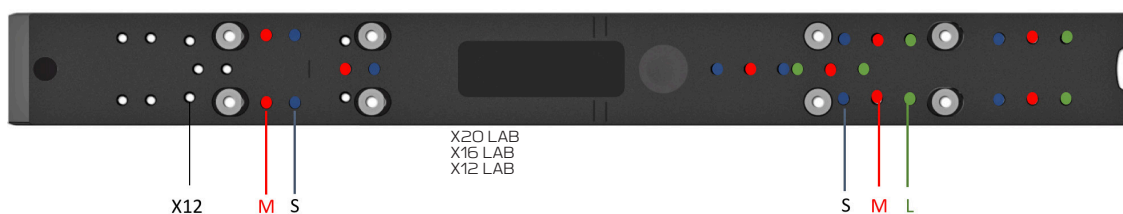

Color Red**Brakes sizes :****Price**

C90 | C100 | C115 | C130

MN - Adult | TÜV

DIN SCALE (cm)	ADJUSTMENT RANGE (mm)	HEIGHT (mm)	WEIGHT (1/2 pair) (g)
7-16	28	20.5	1240

Dual Transfer Switch | 3D Driver Toe | Extra-wide Toe pedal (>60mm)

STRIVE

ULTRA-LOW PROFILE, LIMITLESS POTENTIAL.

The Strive 16 features an ultra low-profile toe piece which creates a low center of gravity. This enhances a skier's power, control, and response due to enhanced sensitivity. The binding lets the characteristics of the ski and slope excel, creating better day on skis.